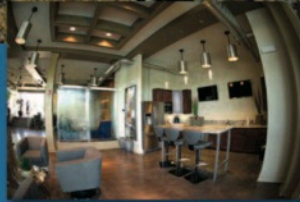

[SPA-STYLE CLUBHOUSE]

FOR MORE INFORMATION, CALL 205.553.2225

BluffAtWaterworks.com • 534 7th Avenue N.E. Tuscaloosa, Alabama 35404