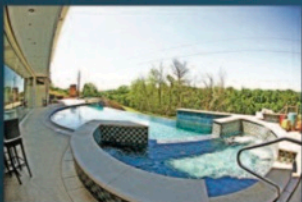

FOR MORE INFORMATION, CALL 205.553.2225

BluffAtWaterworks.com • 534 7th Avenue N.E. Tuscaloosa, Alabama 35404