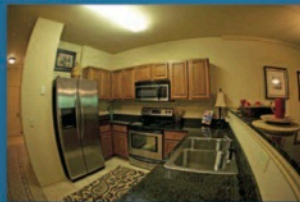

FOR MORE INFORMATION, CALL 205.553.2225

BluffAtWaterworks.com • 534 7th Avenue N.E. Tuscaloosa, Alabama 35404