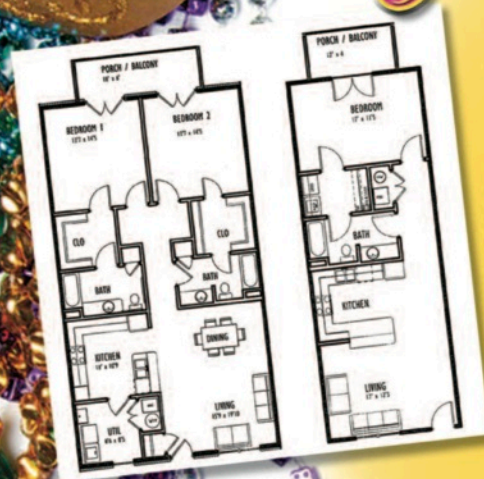

BIG Easy Living!

2 Bedroom 1 Bedroom

**1 Bedroom/1 Bath
900 Square Feet**

**2 Bedroom/2 Bath
1450 Square Feet**

- Huge Luxury Gated Apartment Homes
- Security System in Each Unit
- Granite Countertops & Black Appliances
- Laundry Room in Each Unit
- Ceramic Tile Flooring & Carpet
- French Doors that lead to Private Balconies & Patios
- Resort Style Pool & Fitness Center
- 9 Ft. Ceilings/Crown Molding
- Onsite Office & 24 hour maintenance
- Security Cameras
- Picnic Area with Grills