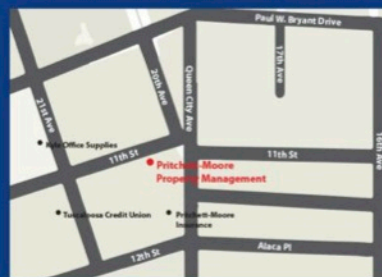

PRITCHETT-MOORE, INC.
PROPERTY MANAGEMENT

HOUSING TUSCALOOSA

for 80 Years!

Properties Include:

- Copper Creek
- Old South
- Parkwood
- Point-O-View
- Riveredge
- RiverRoad
- Apartment Park
- Staffords
- Springhill
- Houses Available

LET US ASSIST YOU
WITH YOUR SEARCH!

Located at 2007 11th St.

Near the intersection of
Queen City Ave. and 11 St.

Pritchett-Moore Property Management

2007 11th St.

Tuscaloosa, AL 35401 

Phone: 205-349-6514

Fax: 205-349-6582