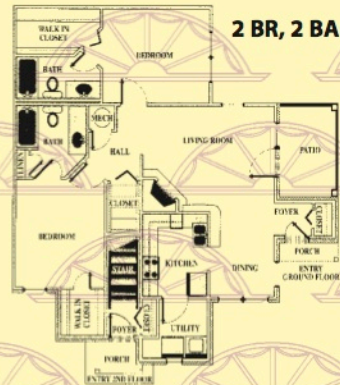

Far from

Life is full of little hassles and stresses, but apartment living doesn't have to be...

You can relax beside a tropical waterfall, unwind on a private patio, or refresh yourself in a fully-equipped fitness room...

Enjoy having the peace of mind of a monitored security system, 24-hour emergency maintenance, and on-site management...

All of this and more can be found in a quiet, residential neighborhood, convenient to I-59, shopping, U of A, and Shelton State.

Call 554-1977 today to find we are Far from the Ordinary!

One, two & three bedroom apartment homes available.