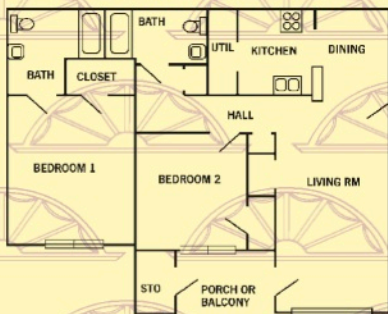

**3201 Hargrove Road East
Tuscaloosa, AL 35405
205-554-1977
palisadesapthomes.com**

AMENITIES

- Monitored security system
- Gas log fireplaces, gas furnished
- Well-appointed fitness room
- Tanning beds
- Two pools, one featuring a tropical waterfall
- Master bedroom suites available
- 9-ft. ceilings with crown molding, cathedral ceilings available
- Ceiling fans
- Extra-large bathrooms & closets
- Fully-equipped kitchens with built-in microwave
- Private patios & balconies
- 7 different floorplans
- 24-hour emergency maintenance
- On-site management

Call 554-1977 today to find we are Far from the Ordinary!

One, two & three bedroom apartment homes available.

the Ordinary!

2 BR, 2 BA w/Master Suite

3 BR, 2 BA