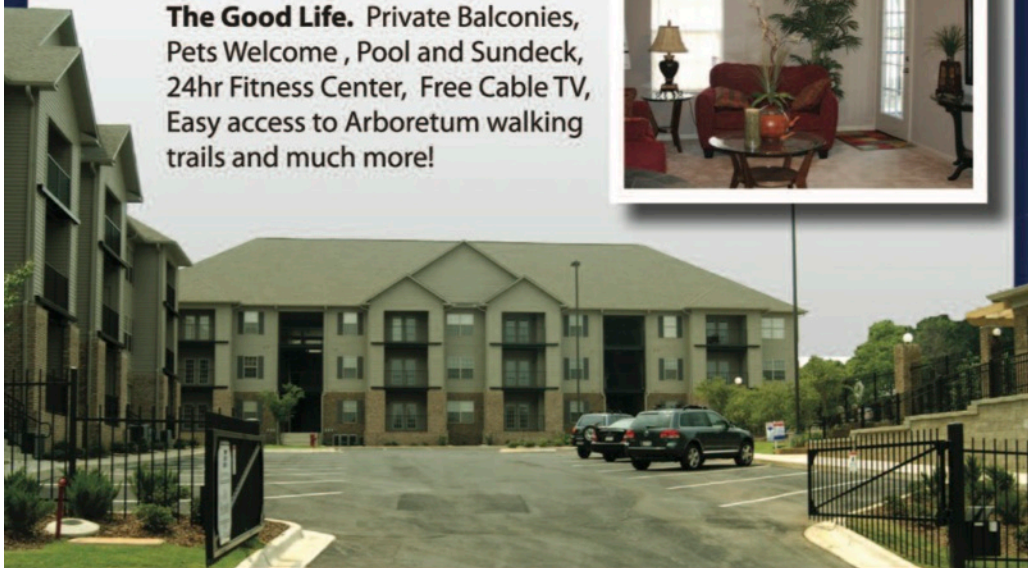

1BR from \$800/mo
2BR from \$875/mo

the SUMMIT
CONDOMINIUMS

On-site leasing office open daily - 205-556-0371
Mention the Apartment Guide and pay no Application Fees

Quiet Neighborhood Setting. Move away from campus and ditch the distractions. Only a 3 minute drive to class!

Convenient Location. 1/2 mi past Target on the right

Peace of mind. Gated Entry, On-site Management

The Good Life. Private Balconies, Pets Welcome, Pool and Sundeck, 24hr Fitness Center, Free Cable TV, Easy access to Arboretum walking trails and much more!